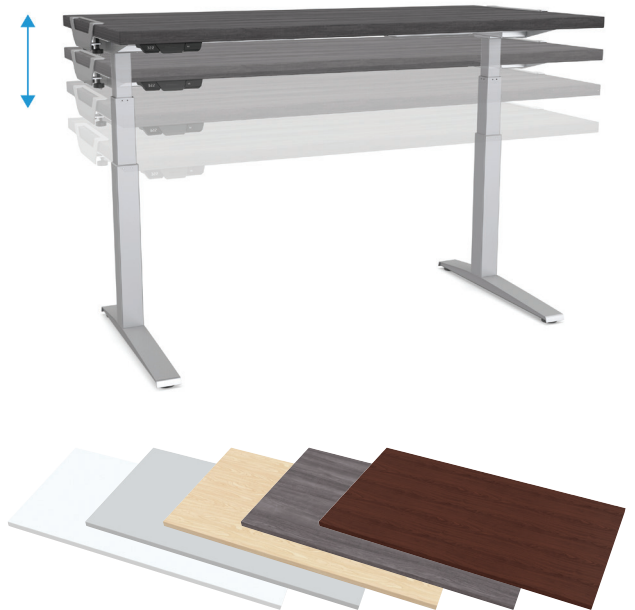

No tool attachment to new or existing work surfaces with VersaTop Clamps™ (traditional mounting hardware also included), accommodates tops 48"-72" wide

Adjusts at 1.4" per second, lifting capacity 220 lbs

Maximum height adjustability with 3-Stage legs, 24.2"-48.5", anti-collision safety feature

Included cable management

High Pressure Laminate (HPL) surface is easy to clean and designed to be resistant to dents/chips, UV rays, stains and scratches

Top and base sold and shipped separately

ADA Compliant

LEVADO™

Height Adjustable Desk

Top and base sold and shipped separately

Fast 90-Second Assembly with SwiftLok™ Design

Base Only / Matte Silver	9650701
Weight Capacity	220 lbs
Price	